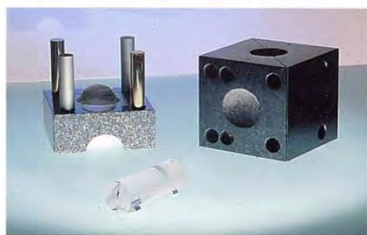

INNER SPACE

PRODUCT DESIGN